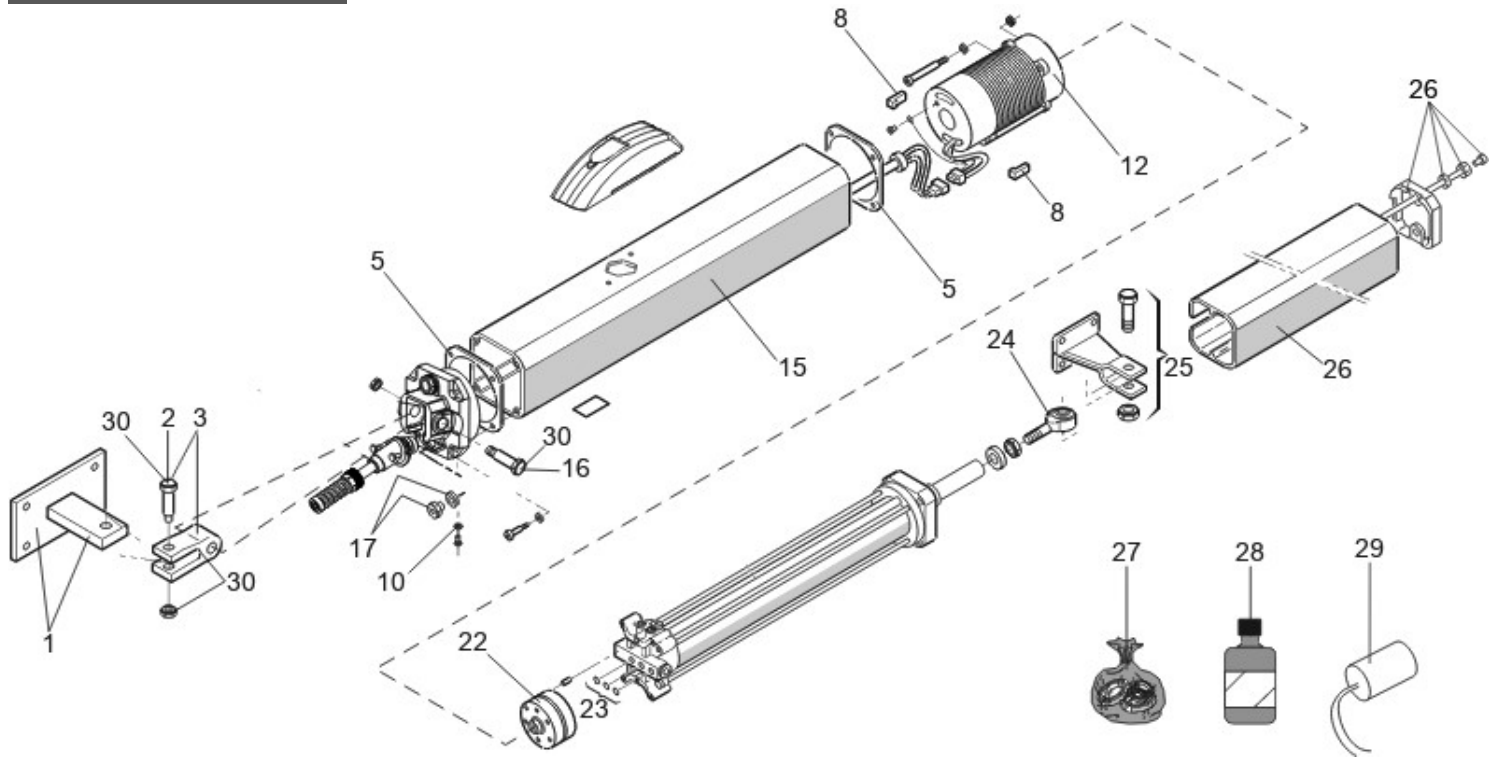

400 CBAC

Part	Part Number	Description	List Price
1	72840065	Rear Mounting Bracket and Plate	\$64
2	7182075	Pin Short	\$16
3	7228015.1	Fork Package Rear Die Cast	\$76
5	70991015	Gasket (D80)	\$8
8	63003303	Vibration Dampener (20 pc pack)	\$52
10	7094065	Copper Washer	\$6
12	77000425	Motor 115V 1400 Rpm 25uF	\$208
	7700205	Motor 220V 1400 Rpm 8uF	\$208
15	7161825	Operator Body 400	\$114
	7161835	Operator Body 400 EG	\$132
16	7182175	Long Pin	\$18
17	7110015	Oil Plug	\$6

Part	Part Number	Description	List Price
22	3204425	Cast Iron Pump Lobe 1 Lt	\$197
23	7090010015	O-Ring 4.48 x 1.78 mm	\$6
24	3146.0001	M12 Swivel Joint	\$39
25	7220355	Front Mounting Bracket 400	\$34
	7220365	Front Mounting Bracket 400 EG	\$37
26	63003331	400 Protective Cover	\$100
	63003329	400 Protective EG Cover Group	\$113
27	2167.1	Seal kit	\$101
28	714019 Qt.1	Oil 1 Quart Bottle FAAC HP	\$28
	7140251 QT.1	Oil 1 Quart Bottle Arctic FAAC HP	\$74
29	2705	Capacitor 115V 25uf	\$17
	2707	Capacitor 220V 8uf	\$14
30	4900645	Rear Fork Kit	\$74

400 Distribution Flange

Part	Part Number	Description	List Price
1	7049005	Brass Valve Retainer	\$8
2	63000577	Washer Cup Spring (30 pc pack)	\$39
3	4404085	Lock Valve	\$13
4	4180285	Shuttle Piston	\$22
5	7090300015	O-Ring 7.66 x 1.78 mm (20 pc pack)	\$53
6	7090010015	O-Ring 4.48 x 1.78 mm	\$6
7	4404095	Inlet Valve (Bi-Directional)	\$21
8	4180195	Manual Release	\$22
9	7090280015	O-Ring 5.28 X 1.78mm	\$6
10	4180415	Bypass Cap	\$18
11	7049135	Valve Retainer	\$7
12	63000148	O-ring 2.62 x 39.34mm (5 pc pack)	\$15
13	4404065	Inlet Valve	\$8