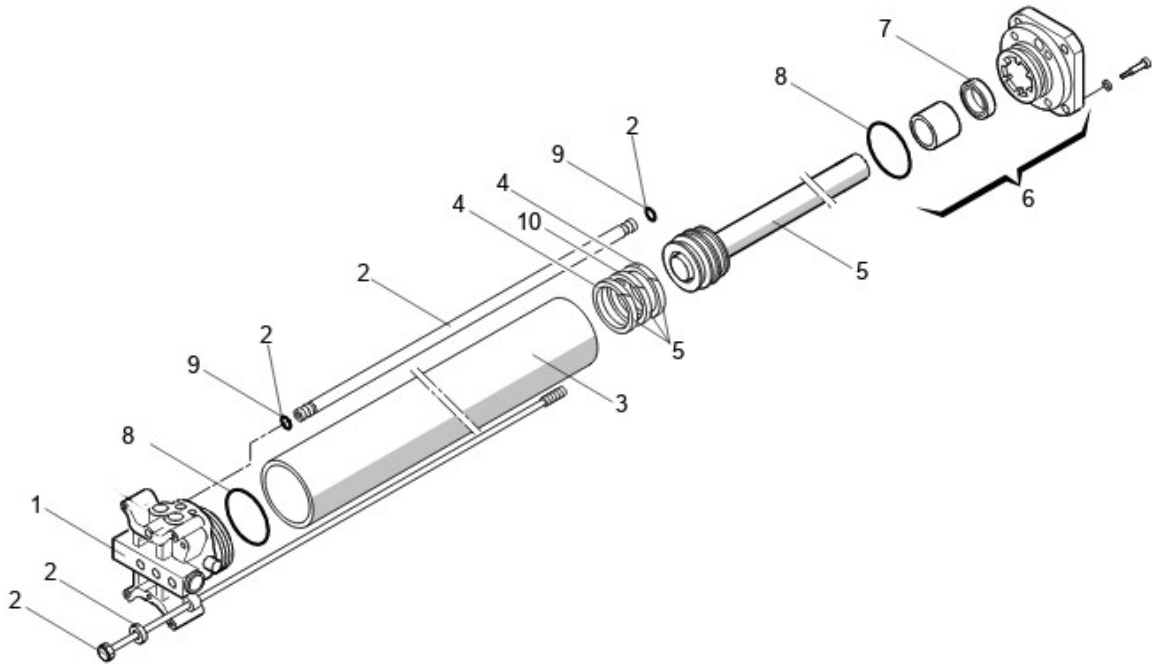

400 CBAC

Part	Part Number	Description	List Price
1	72840065	Rear Mounting Bracket and Plate	\$64
2	7182075	Pin Short	\$16
3	7228015.1	Fork Package Rear Die Cast	\$76
5	70991015	Gasket (D80)	\$8
8	63003303	Vibration Dampener (20 pc pack)	\$52
10	7094065	Copper Washer	\$6
12	77000425	Motor 115V 1400 Rpm 25uF	\$208
	7700205	Motor 220V 1400 Rpm 8uF	\$208
15	7161825	Operator Body 400	\$114
	7161835	Operator Body 400 EG	\$132
16	7182175	Long Pin	\$18
17	7110015	Oil Plug	\$6

Part	Part Number	Description	List Price
22	3204425	Cast Iron Pump Lobe 1 Lt	\$197
23	7090010015	O-Ring 4.48 x 1.78 mm	\$6
24	3146.0001	M12 Swivel Joint	\$39
25	7220355	Front Mounting Bracket 400	\$34
	7220365	Front Mounting Bracket 400 EG	\$37
26	63003331	400 Protective Cover	\$100
	63003329	400 Protective EG Cover Group	\$113
27	2167.1	Seal kit	\$101
28	714019 Qt.1	Oil 1 Quart Bottle FAAC HP	\$28
	7140251 QT.1	Oil 1 Quart Bottle Arctic FAAC HP	\$74
29	2705	Capacitor 115V 25uf	\$17
	2707	Capacitor 220V 8uf	\$14
30	4900645	Rear Fork Kit	\$74

400 Cylinder

Part	Part Number	Description	List Price
1	4994655	Distribution Flange CBAC	\$213
2	63003328	Retract Tube and Tie Rods	\$40
	63003327	Retract Tube and Tie Rods EG	\$71
3	7366025	Cylinder	\$77
	7366015	Cylinder EG	\$84
4	7091015	Piston Rod Packing	\$10
5	4350105	Piston Assembly 400 Riveted	\$116
	4350115	Piston Assembly 400 Riveted EG	\$124
6	4994625	Front Flange	\$98
7	63000315	Front Flange Seal	\$12
8	63000148	O-ring 2.62x39.34mm (Pack of 5)	\$15
9	7090815	O-Rin Retract Tube	\$7
10	7094505	Piston Guide Ring	\$52