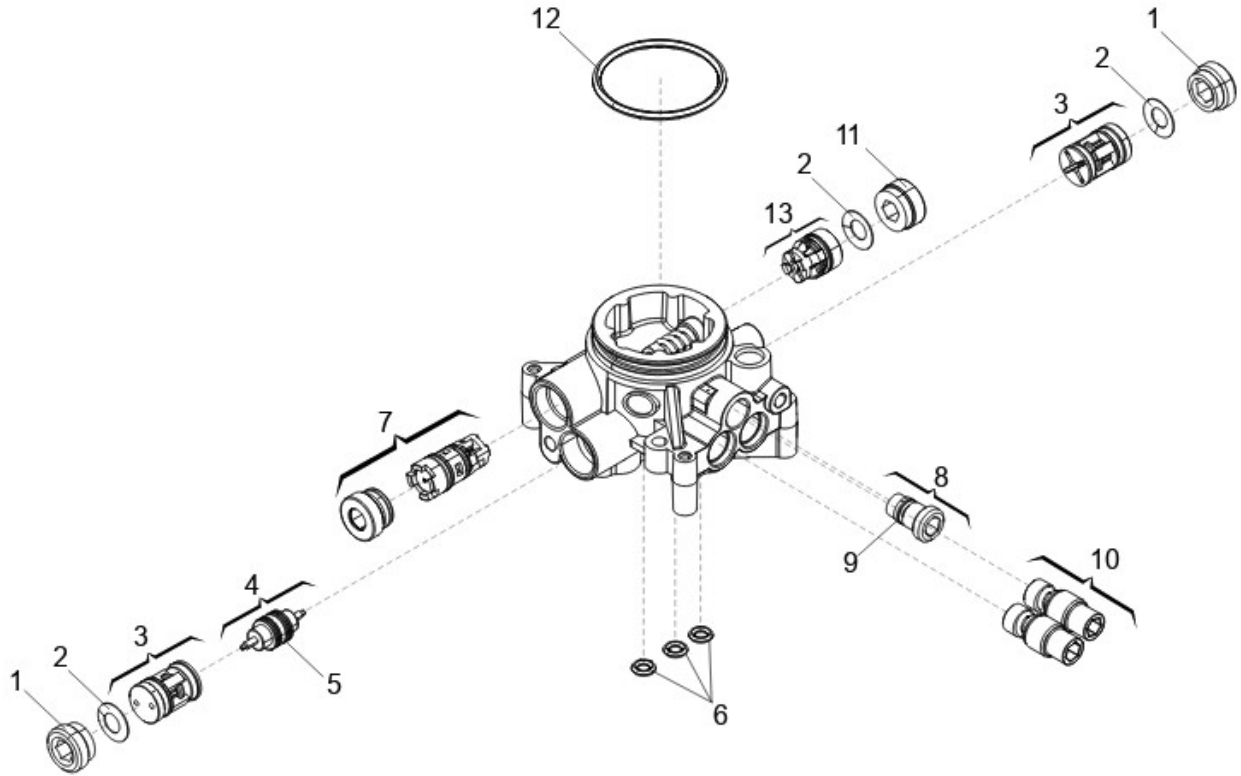

400 CBAC

Part	Part Number	Description	List Price
1	72840065	Rear Mounting Bracket and Plate	\$64
2	7182075	Pin Short	\$16
3	7228015.1	Fork Package Rear Die Cast	\$76
5	70991015	Gasket (D80)	\$8
8	63003303	Vibration Dampener (20 pc pack)	\$52
10	7094065	Copper Washer	\$6
12	77000425	Motor 115V 1400 Rpm 25uF	\$208
	7700205	Motor 220V 1400 Rpm 8uF	\$208
15	7161825	Operator Body 400	\$114
	7161835	Operator Body 400 EG	\$132
16	7182175	Long Pin	\$18
17	7110015	Oil Plug	\$6

Part	Part Number	Description	List Price
22	3204425	Cast Iron Pump Lobe 1 Lt	\$197
23	7090010015	O-Ring 4.48 x 1.78 mm	\$6
24	3146.0001	M12 Swivel Joint	\$39
25	7220355	Front Mounting Bracket 400	\$34
	7220365	Front Mounting Bracket 400 EG	\$37
26	63003331	400 Protective Cover	\$100
	63003329	400 Protective EG Cover Group	\$113
27	2167.1	Seal kit	\$101
28	714019 Qt.1	Oil 1 Quart Bottle FAAC HP	\$28
	7140251 QT.1	Oil 1 Quart Bottle Arctic FAAC HP	\$74
29	2705	Capacitor 115V 25uf	\$17
	2707	Capacitor 220V 8uf	\$14
30	4900645	Rear Fork Kit	\$74

400 Distribution Flange

Part	Part Number	Description	List Price
1	7049005	Brass Valve Retainer	\$8
2	63000577	Washer Cup Spring (30 pc pack)	\$39
3	4404085	Lock Valve	\$13
4	4180285	Shuttle Piston	\$22
5	7090300015	O-Ring 7.66 x 1.78 mm (20 pc pack)	\$53
6	7090010015	O-Ring 4.48 x 1.78 mm	\$6
7	4404095	Inlet Valve (Bi-Directional)	\$21
8	4180195	Manual Release	\$22
9	7090280015	O-Ring 5.28 X 1.78mm	\$6
10	4180415	Bypass Cap	\$18
11	7049135	Valve Retainer	\$7
12	63000148	O-ring 2.62 x 39.34mm (5 pc pack)	\$15
13	4404065	Inlet Valve	\$8